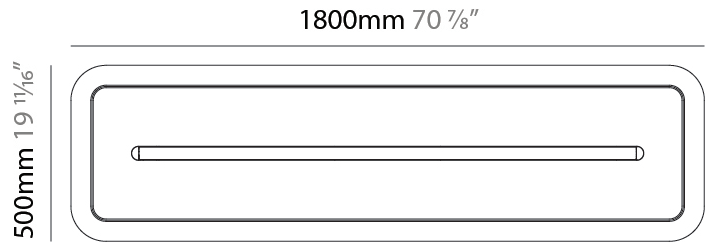

GENERAL

Series: Parallel
Brand: Prolicht
Division: Architectural
Mounting Type: Suspension
Mounting Location: Ceiling
Subcategory: Acoustic

PHYSICAL

Shape: Oblong
Length (mm): 1800
Length (in): 70 ⁷/₈
Width (mm): 500
Width (in): 19 ¹¹/₁₆
Light Distribution: Direct
Diffuser: PMMA - Opal / Micro-Prism
Fixture Finish: SSR / BKV / CWI / CRY / HAB / UFT / ITA / RUA / FTG / MYG / LOD / PUS / FRO / FUP / KIA / POP / BLS / SPG / MEY / GOH / GUM / CHC / COM / ABZ / JAG / OBR / MOS / ROR
Holder Finish: ANC / ASH / BNA / BTC / BZE / CEL / EGG / EVG / FOG / FOS / FST / FUA / IRI / IRO / KHA / LIC / LIM / MER / MSN / MUS / ONX / PEA / PLU / POL / PPY / RAY / ROY / RST / STE / SWD / TAN / TAU
Fixture Material: Aluminum
Cable Details: 2,000mm / 78 3/4" or 6,000mm / 236 1/4" Transparent Cable

ELECTRICAL

Lamp Type: LED (Zhaga Standard)
Input Wattage (W): 31
Total Output Wattage (W): 28.2
Dimming: Phase Dimming / 0-10V Dimming / Matter Dimming
Driver Included: Yes
Driver Location: Integrated
Driver Type: Constant Current - 120 / 277Vac
Driver Class: Class 2
Input Voltage (V): 120 - 277

LED

Color Temperature (°K): 2700 / 3000 / 3500 / 4000
Nominal Lumen (lm): Max 2729
CRI: >90 CRI
Lamp Life (hrs): 50000

OPTICAL

RATINGS AND CERTIFICATIONS

Certified By: CSA Certified to UL and CSA Standards
IP rating: IP20

PROJECT
TYPE
SPECIFIER
QUANTITY
DATE