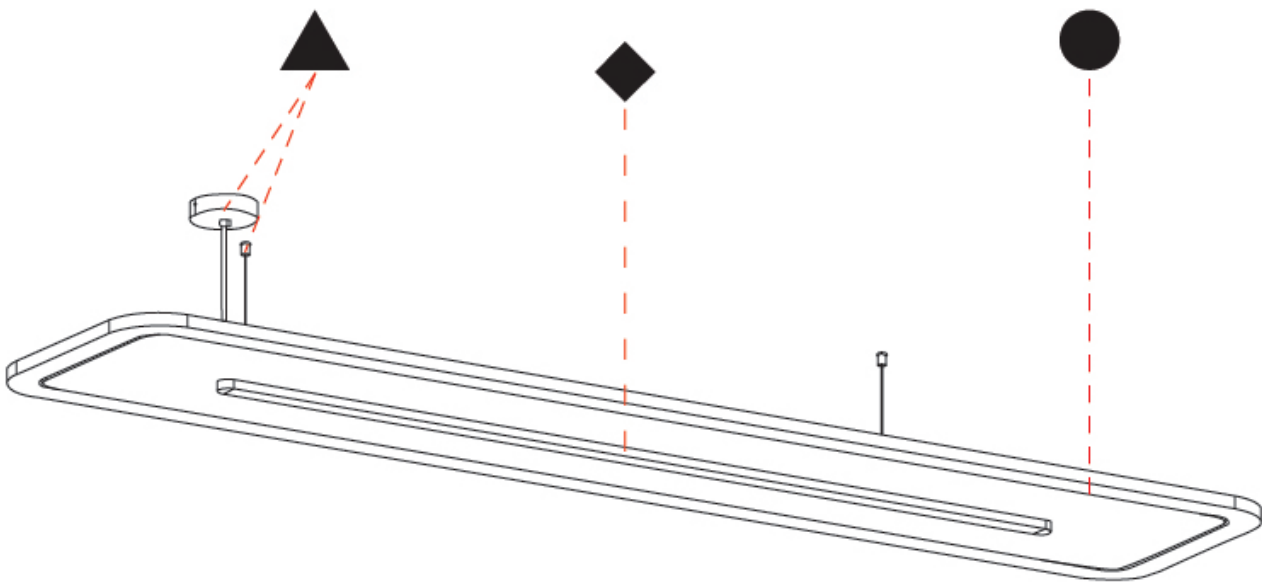

PARALLEL SUSPENSION

A300377-

PROJECT
TYPE
SPECIFIER
QUANTITY
DATE

A